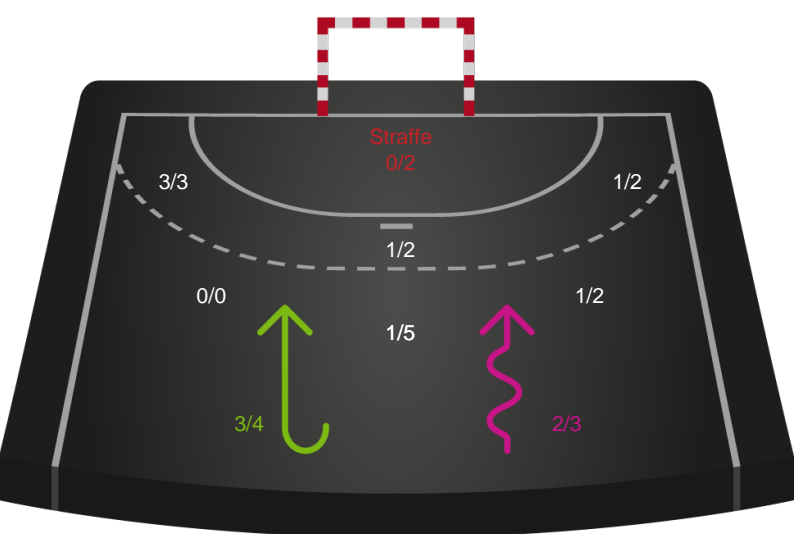

Bjerringbro FH

Skuddiagram