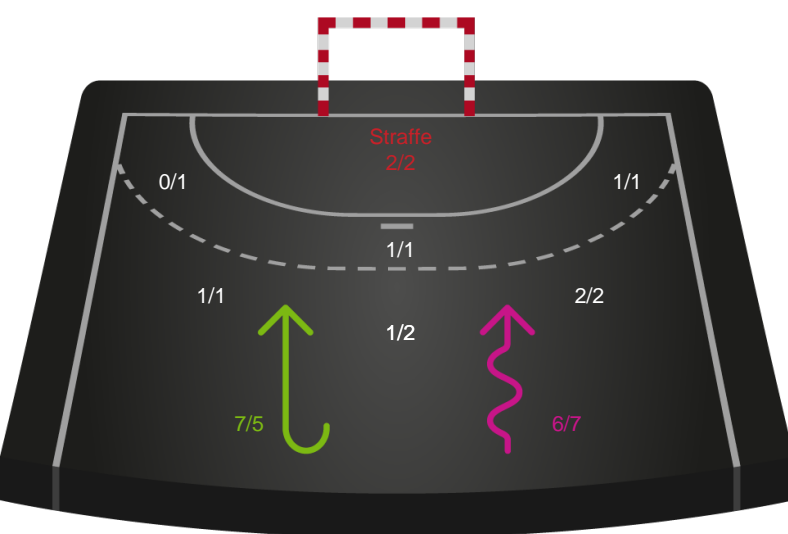

Team Esbjerg

Skuddiagram