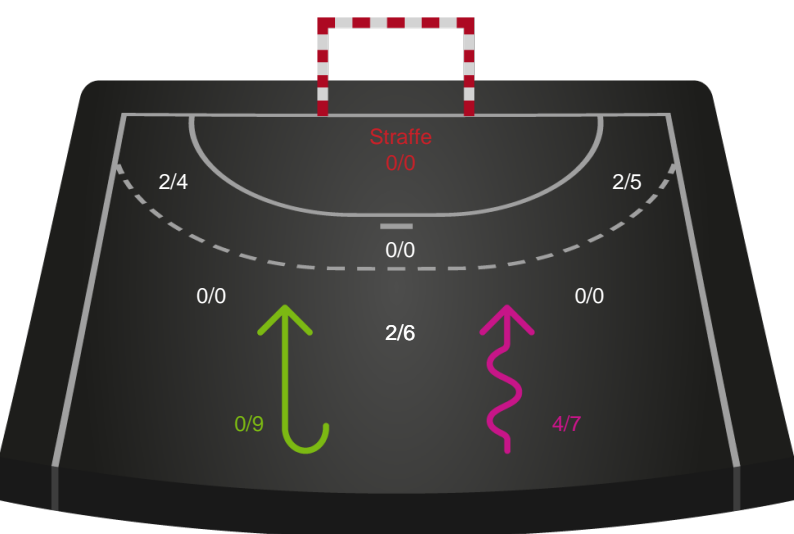

Bjerringbro FH

Skuddiagram