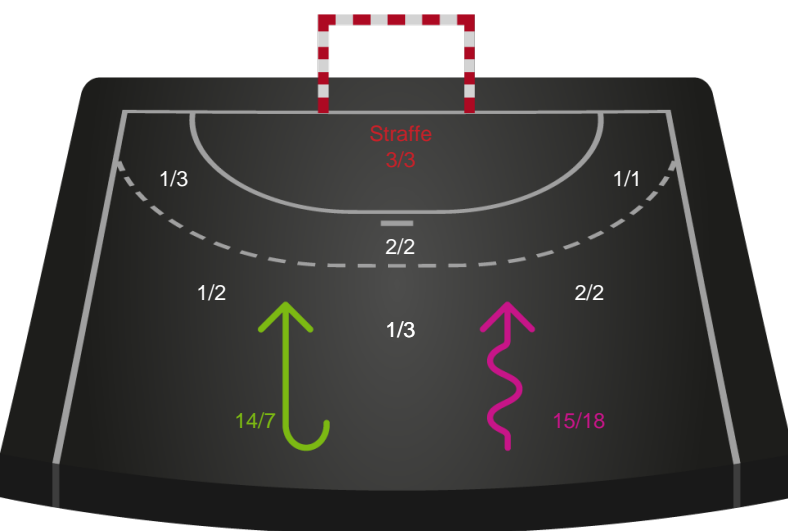

Team Esbjerg

Skuddiagram