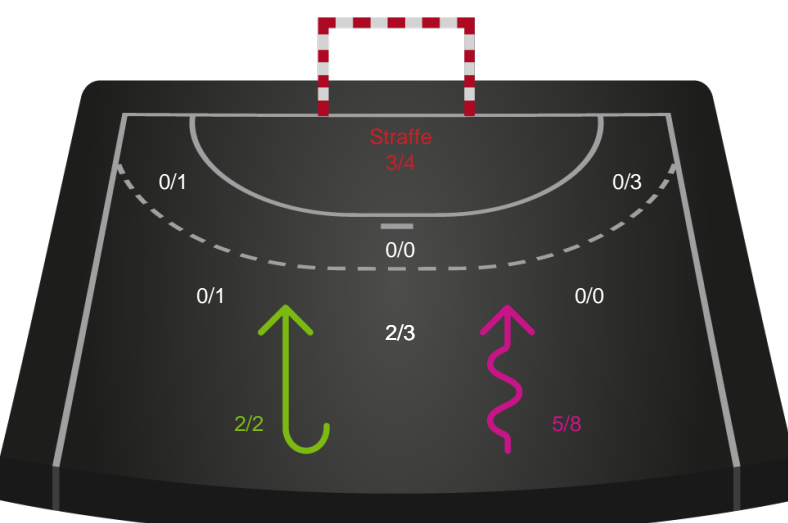

Team Esbjerg

Skuddiagram