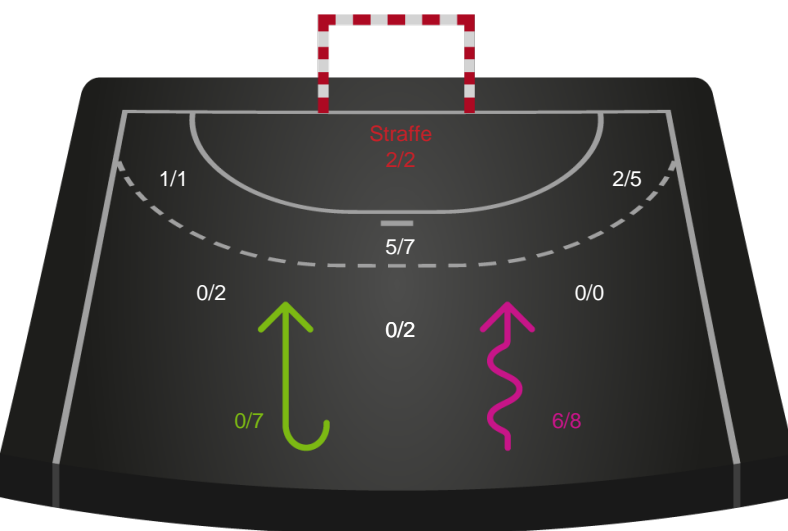

EH Aalborg

Skuddiagram