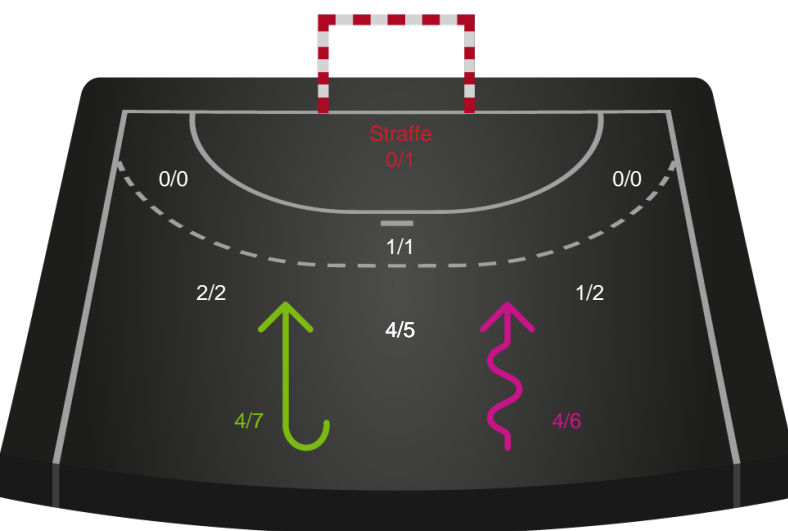

EH Aalborg

Skuddiagram