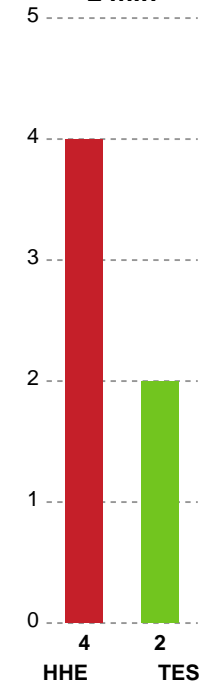

Fordeling af mål og skud

Horsens Håndbold Elite - Team Esbjerg - 20-30 (8-14)

190078 / 01.04.2026, 20.30 / Forum Horsens 1 / Bambuni Kvindeligaen - Grundspil

Logget af: Daniel Hansen, Thomas Friis

Angrebet sluttede med:

Teknisk fejl

2 min

Assist

Skuddene endte med:

Målforskel i løbet af kampen