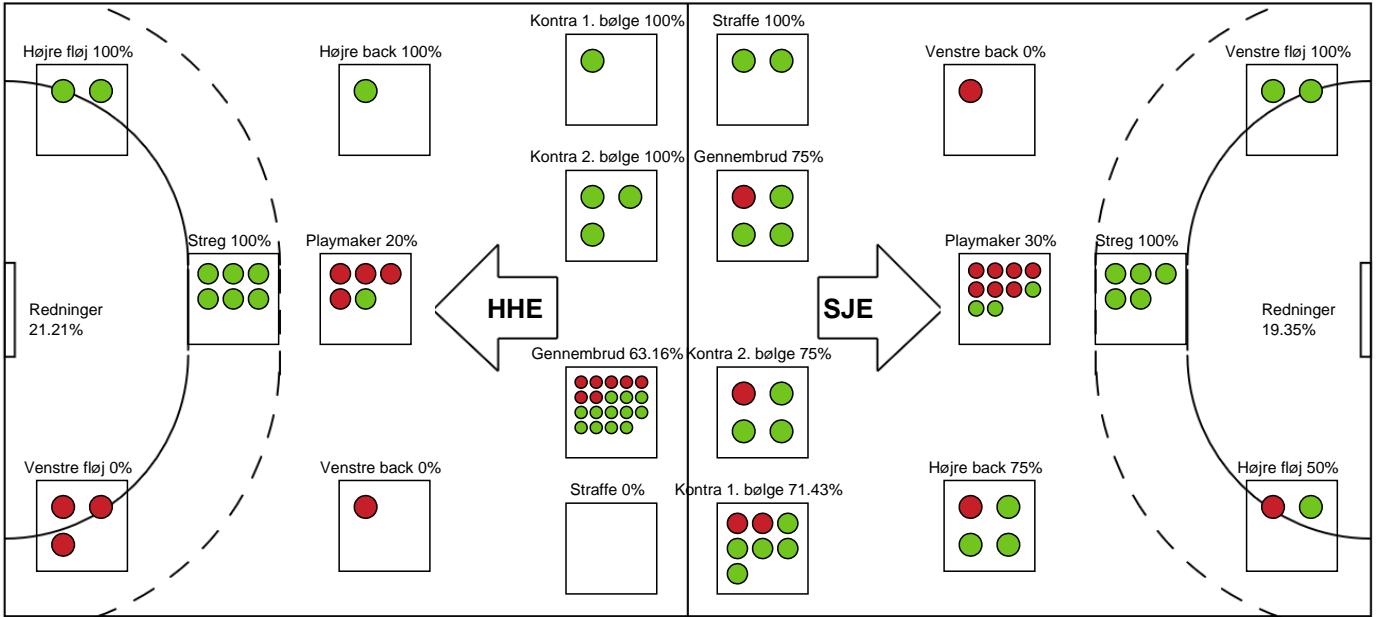

Fordeling af mål og skud

Horsens Håndbold Elite - Sønderjyske Kvindehåndbold - 26-27 (13-16)

189994 / 22.01.2026, 19.00 / Forum Horsens 1 / Bambuni Kvindeligaen - Grundspil