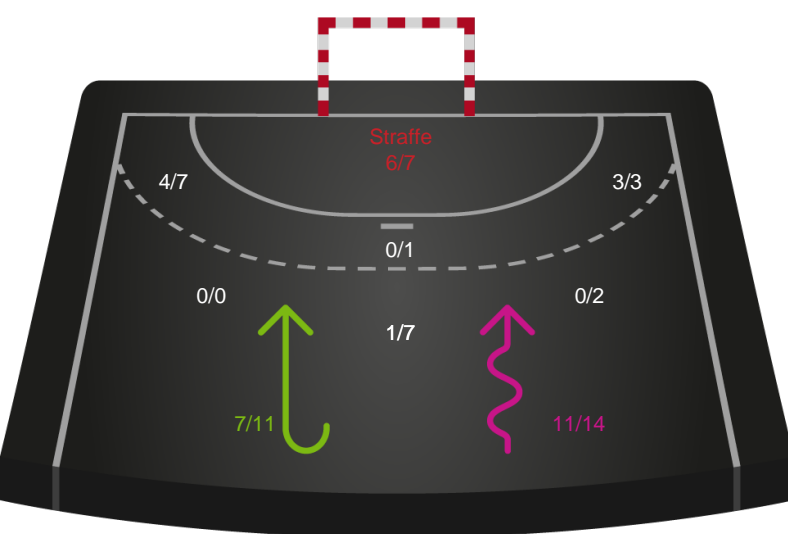

Bjerringbro FH

Skuddiagram