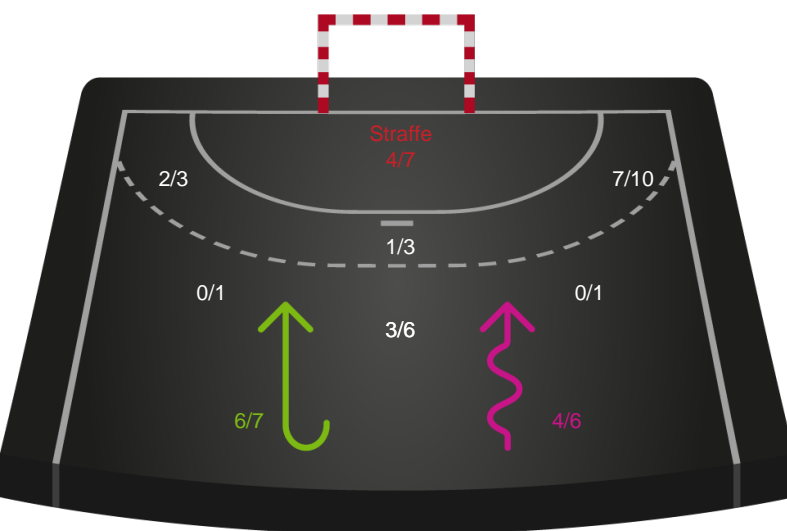

Bjerringbro FH

Skuddiagram