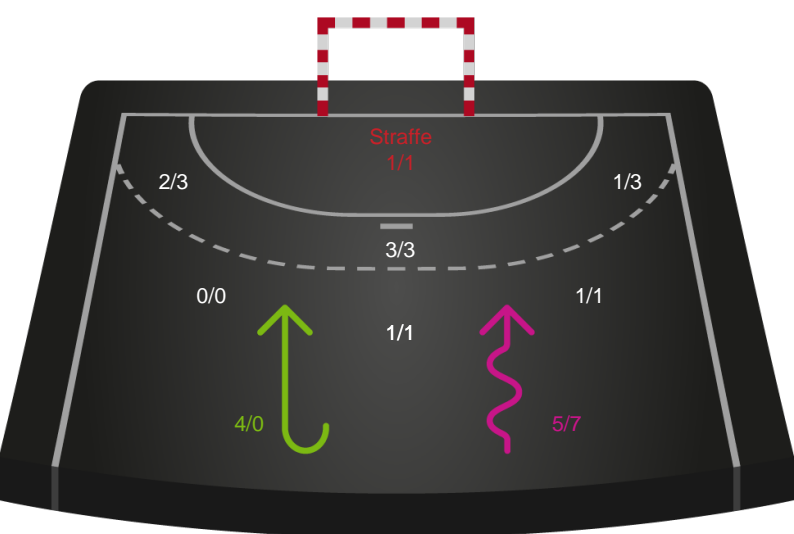

Team Esbjerg

Skuddiagram