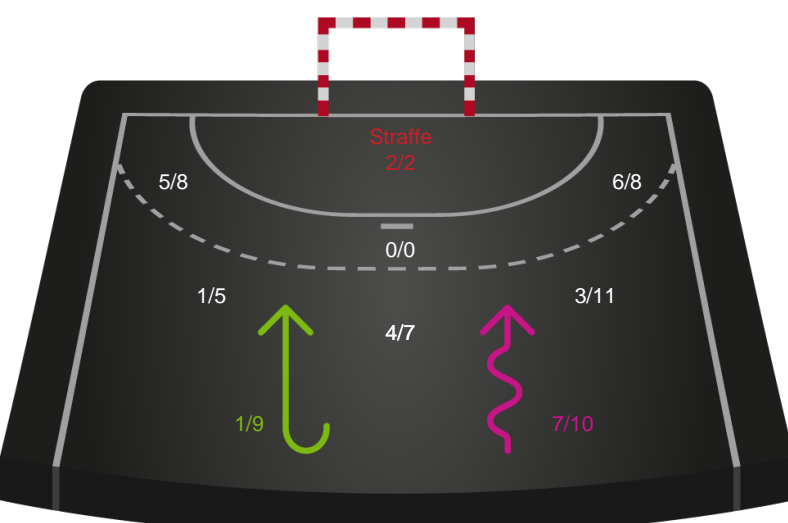

Bjerringbro FH

Skuddiagram