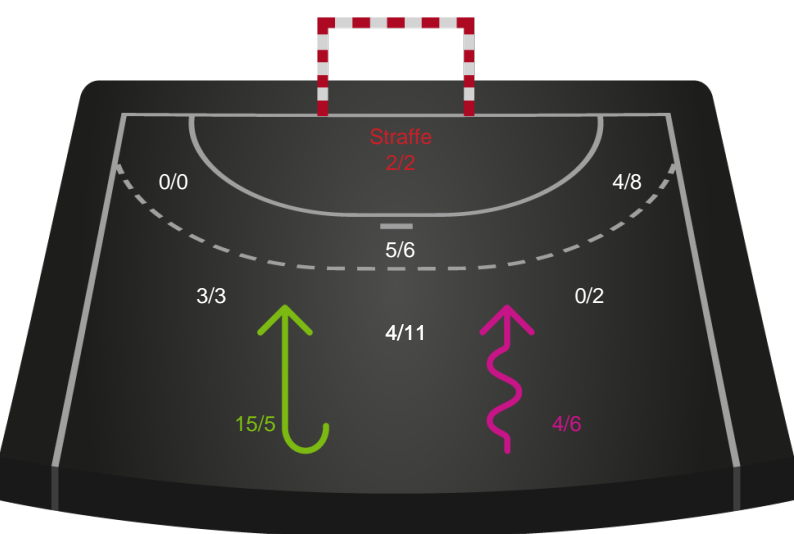

Team Esbjerg

Skuddiagram