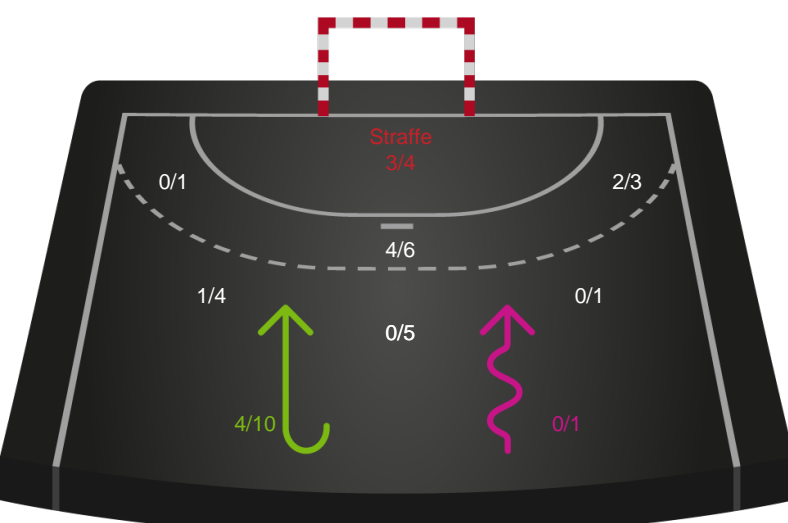

EH Aalborg

Skuddiagram