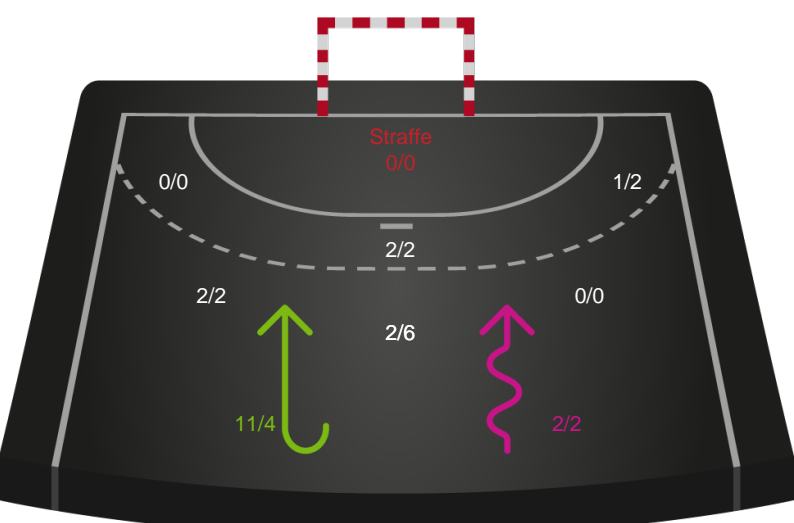

Team Esbjerg

Skuddiagram