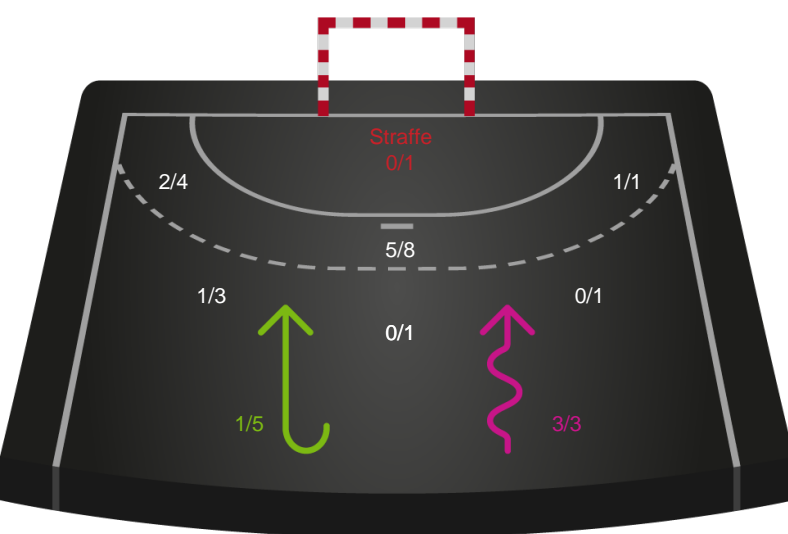

EH Aalborg

Skuddiagram