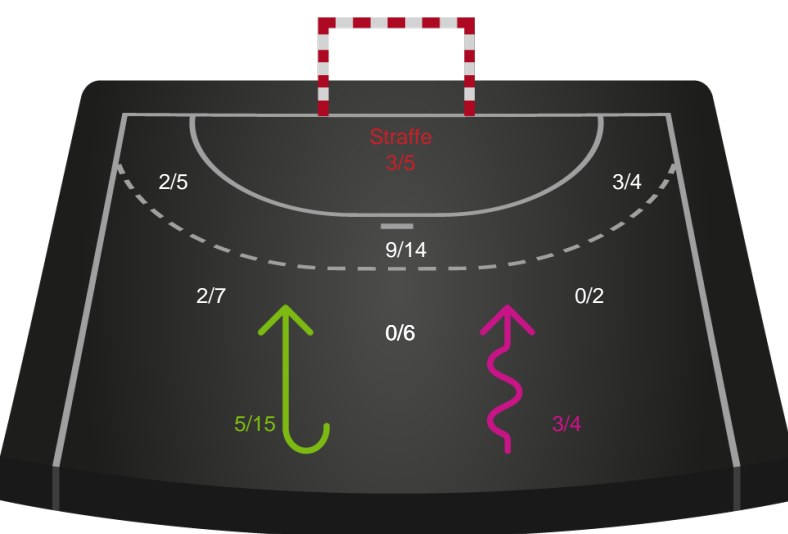

EH Aalborg

Skuddiagram