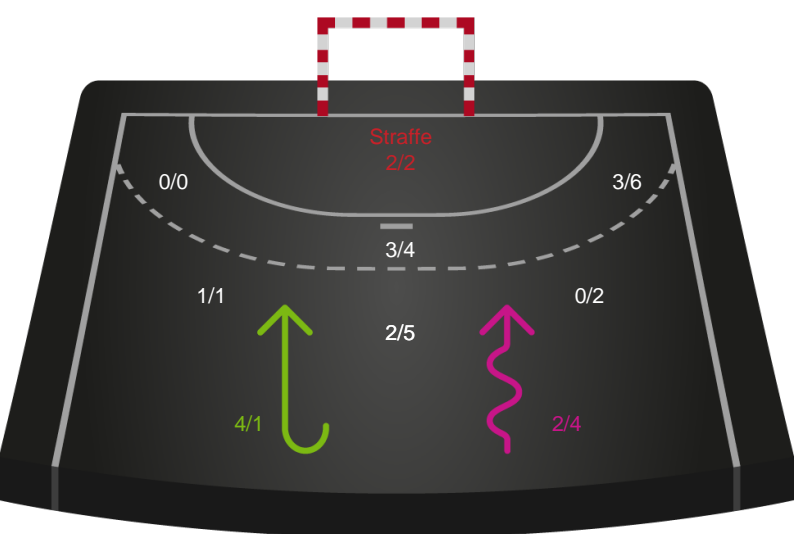

Team Esbjerg

Skuddiagram