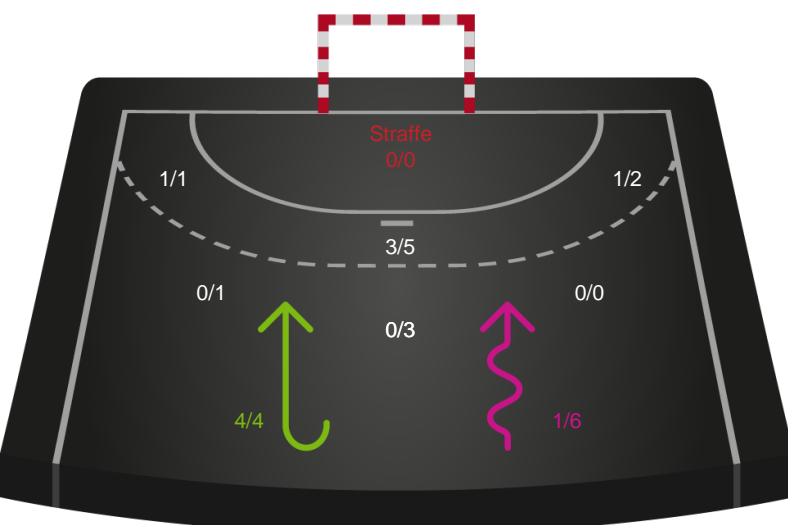

EH Aalborg

Skuddiagram