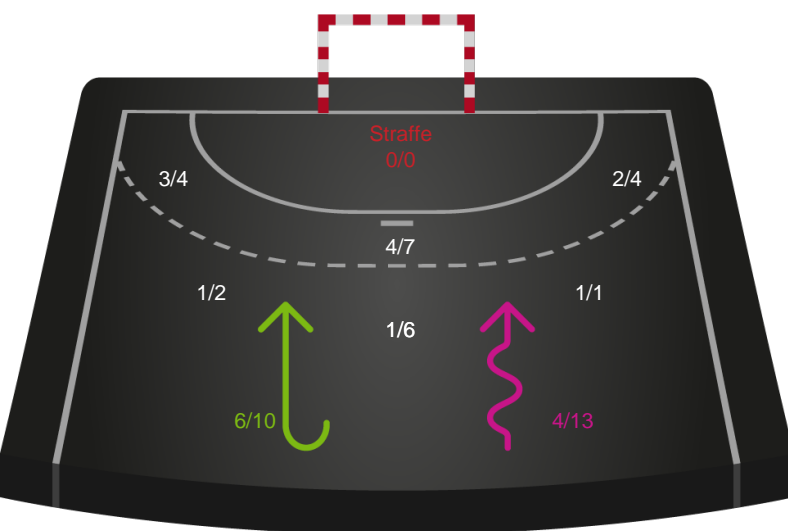

EH Aalborg

Skuddiagram