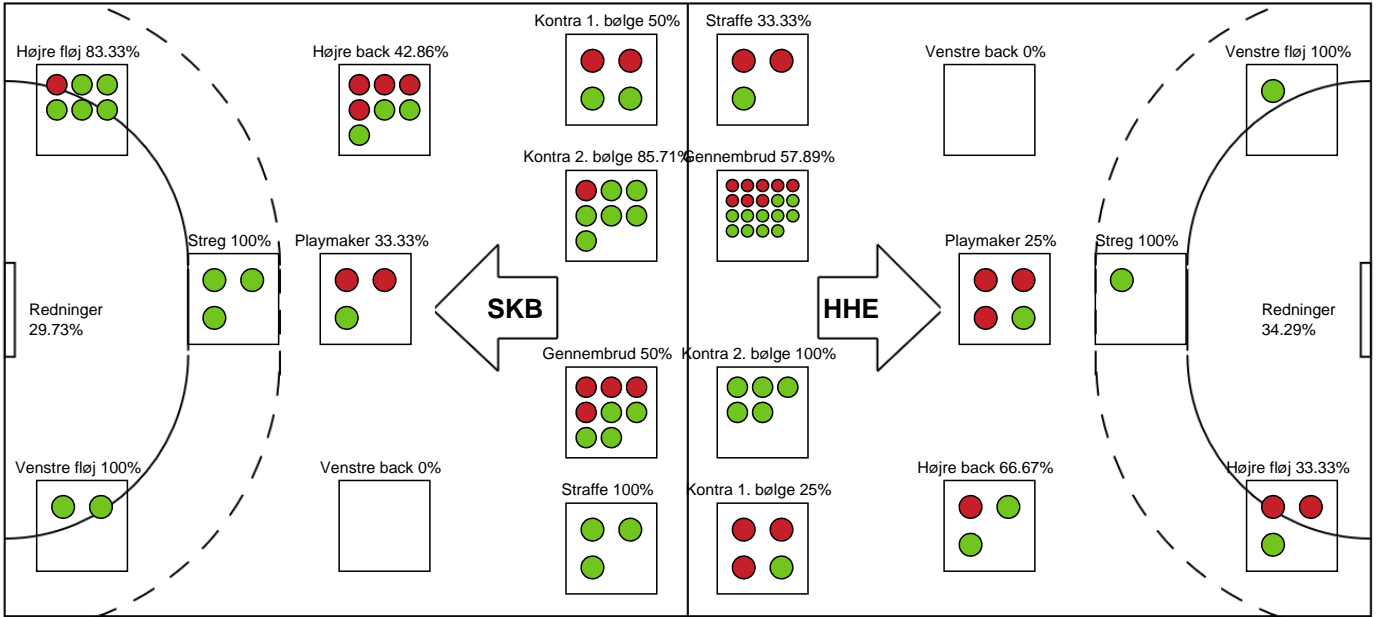

Fordeling af mål og skud

Skanderborg Håndbold - Horsens Håndbold Elite - 29-24 (15-13)

190057 / 15.03.2026, 14.00 / Fælledhallen - bane 1 / Bambuni Kvindeligaen - Grundspil