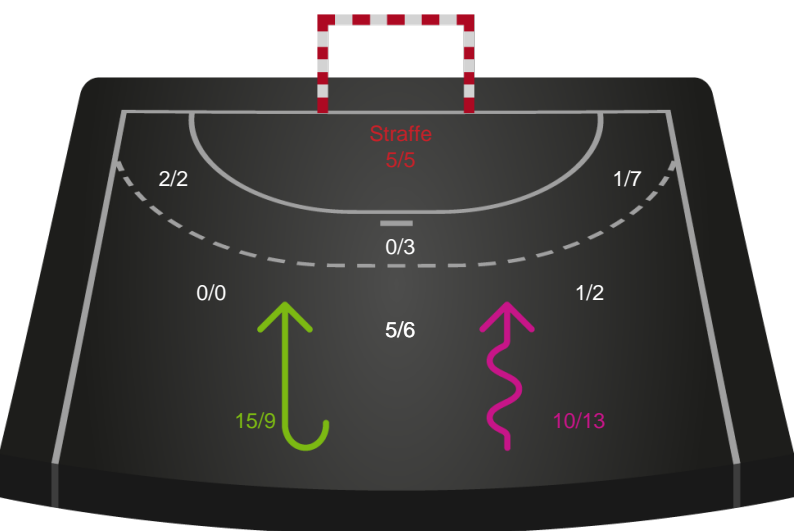

Team Esbjerg

Skuddiagram