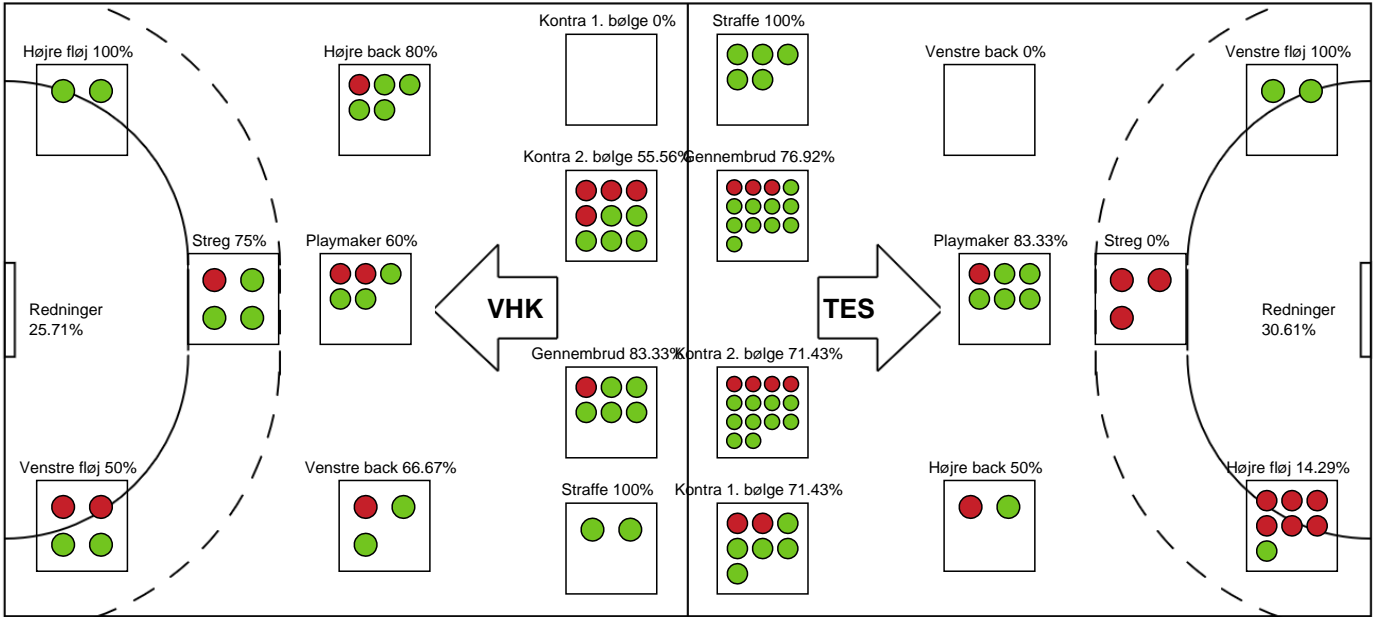

Fordeling af mål og skud

Viborg HK - Team Esbjerg - 28-39 (16-16)

254477 / 29.12.2025, 17.30 / Jyske Bank Arena Fyn / Pokalturnering Kvinder - Semifinaler

Logget af: Daniel Hansen, Anne-Marie Almar