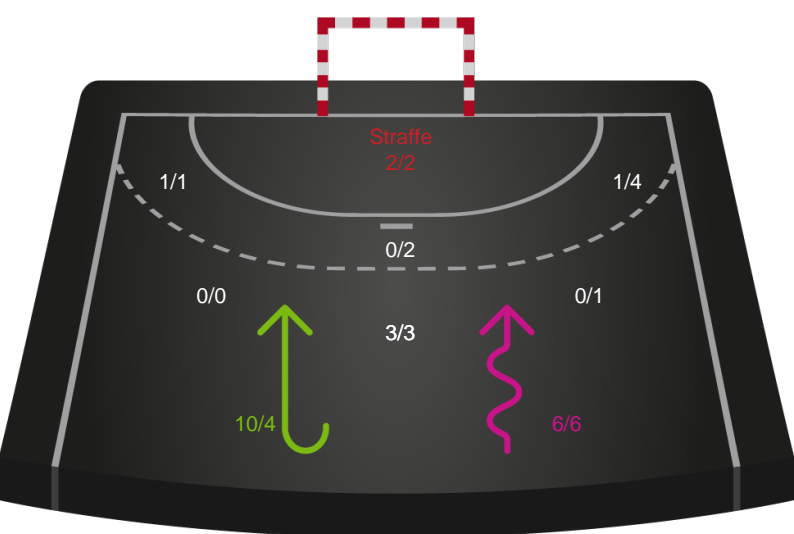

Team Esbjerg

Skuddiagram