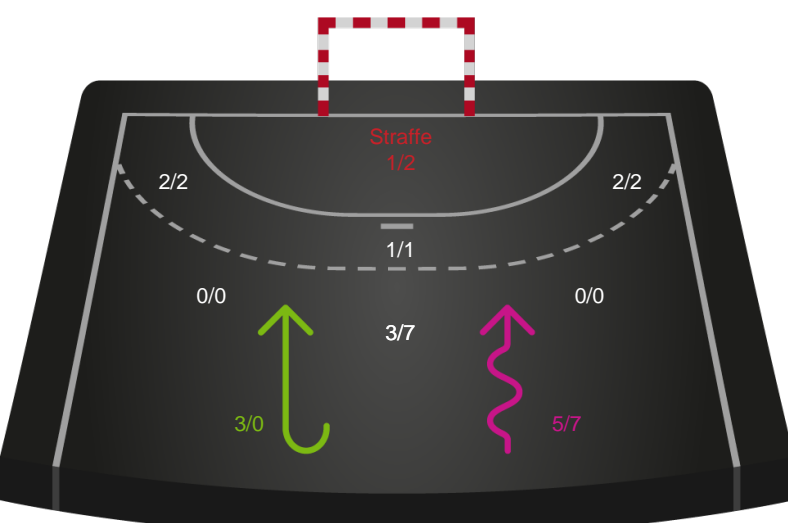

Bjerringbro-Silkeborg

Skuddiagram