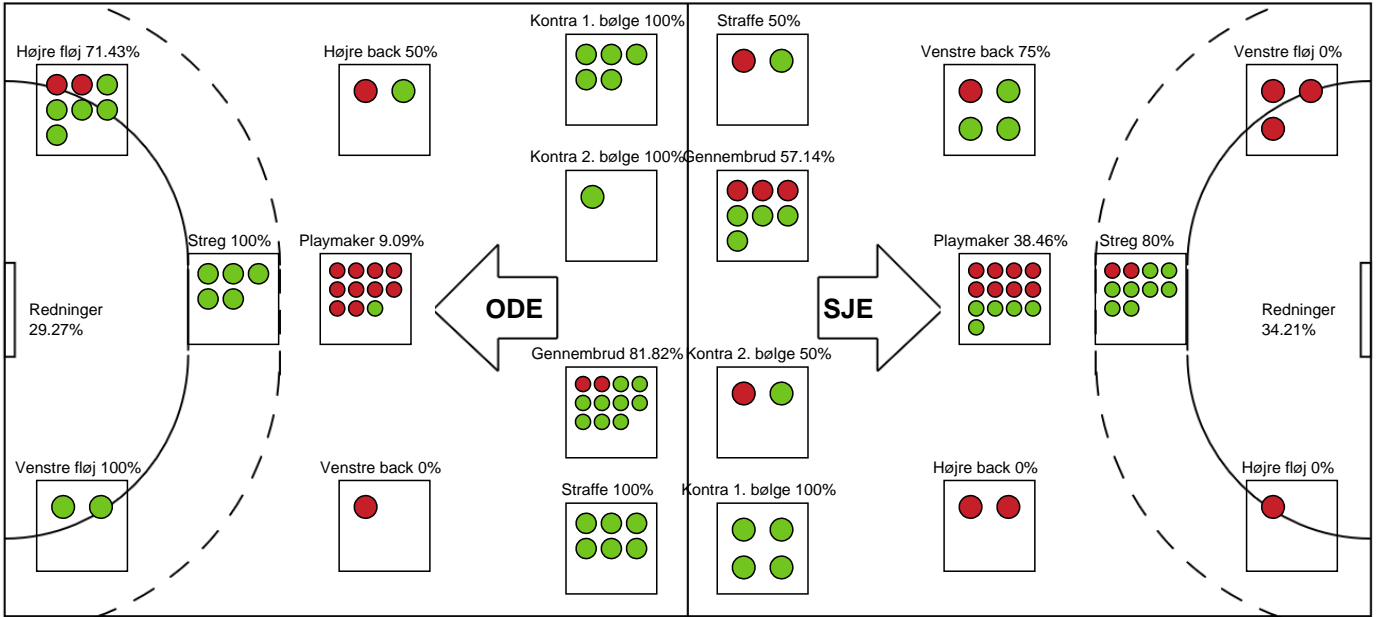

Fordeling af mål og skud

Odense Håndbold - Sønderjyske Kvindehåndbold - 35-26 (16-10)

748307 / 19.02.2025, 18.30 / Sydbank Arena / Kvindeligaen - Grundspil