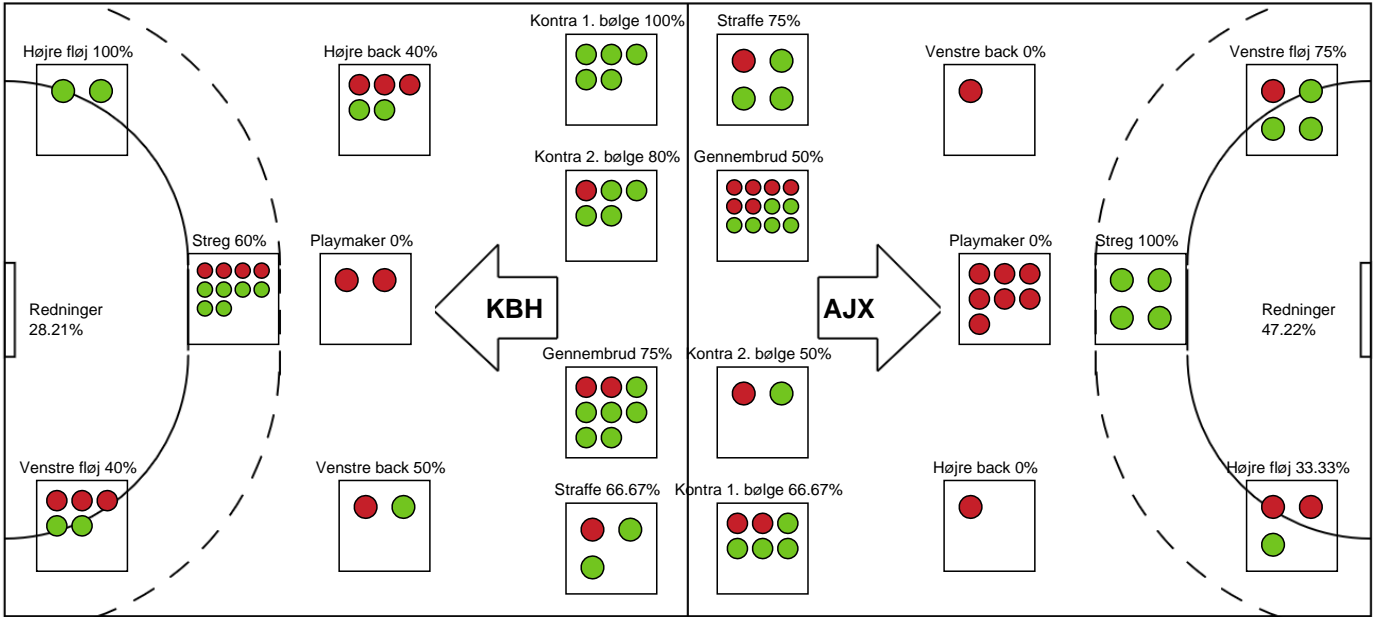

Fordeling af mål og skud

København Håndbold - Ajax København - 30-22 (11-12)

Intet billede angivet

326713 / 23.03.2022, 20.00 / Frederiksberg Opvisning / Bambusa Kvindeligaen - Grundspil