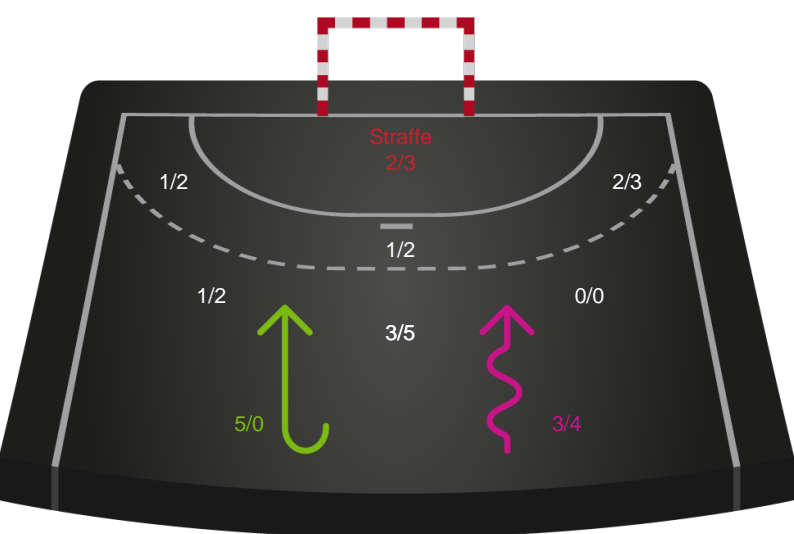

Team Esbjerg

Skuddiagram