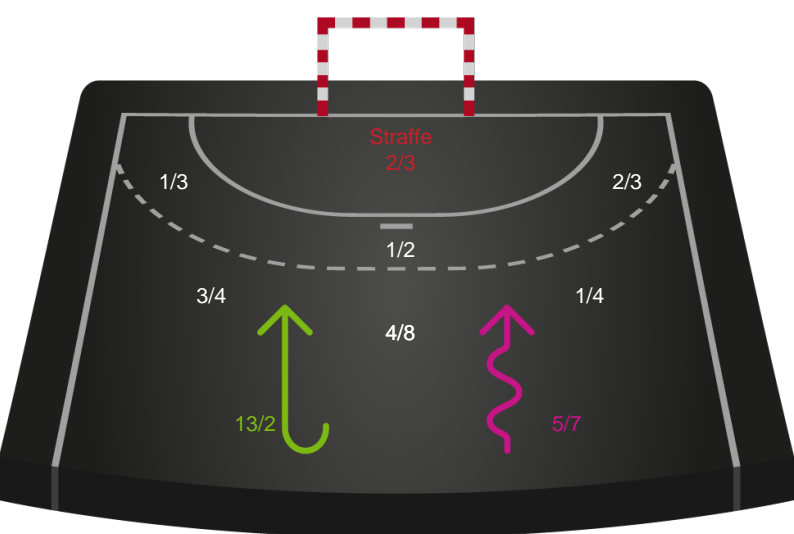

Team Esbjerg

Skuddiagram