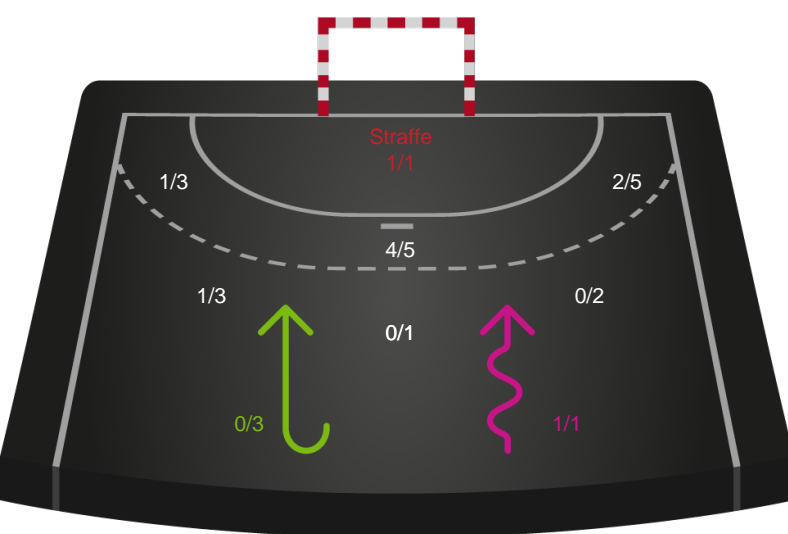

Bjerringbro FH

Skuddiagram