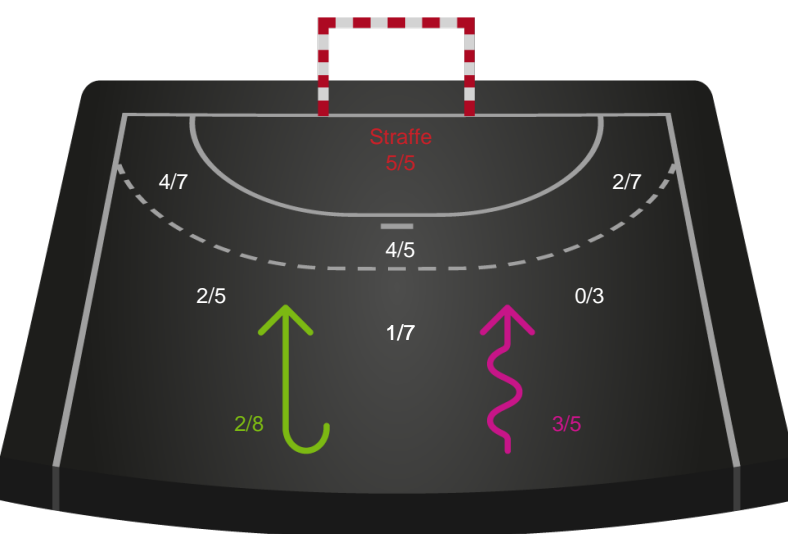

Bjerringbro FH

Skuddiagram