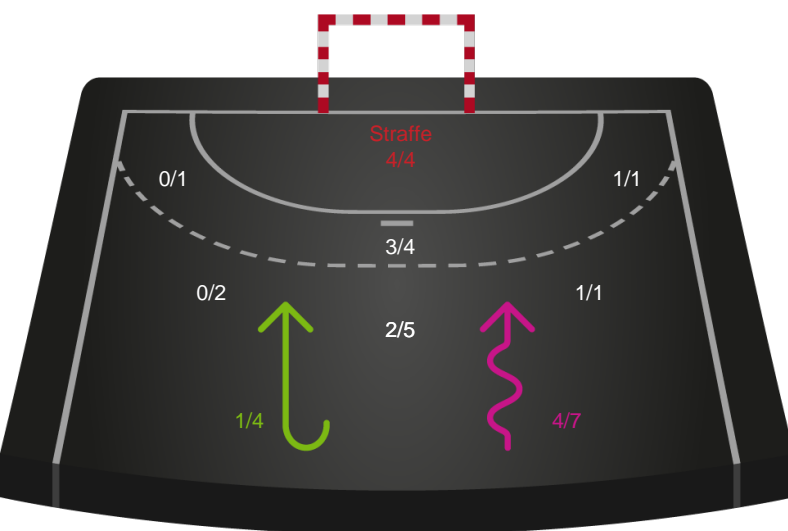

Team Esbjerg

Skuddiagram