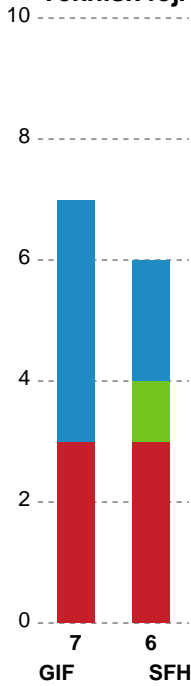

Teknisk fejl