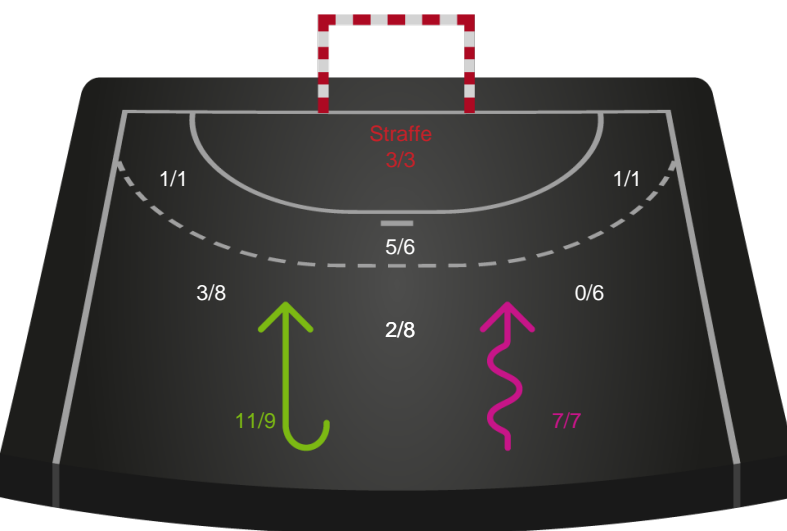

Team Esbjerg

Skuddiagram