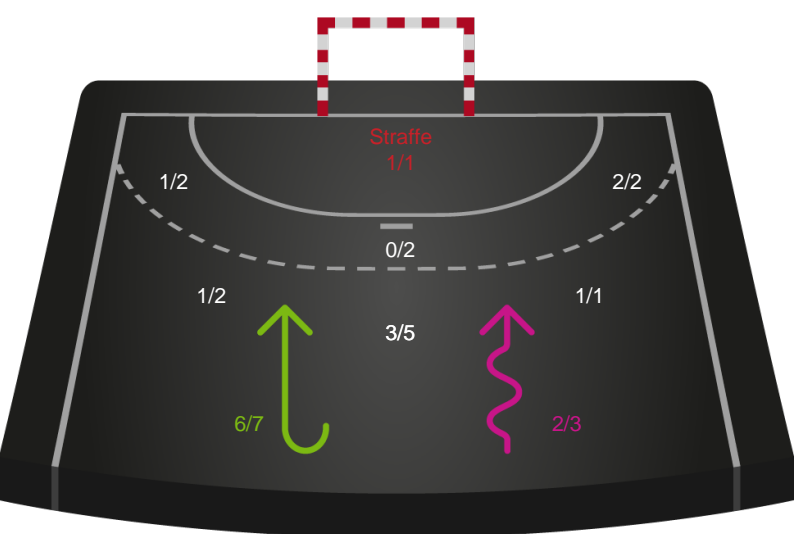

Team Esbjerg

Skuddiagram