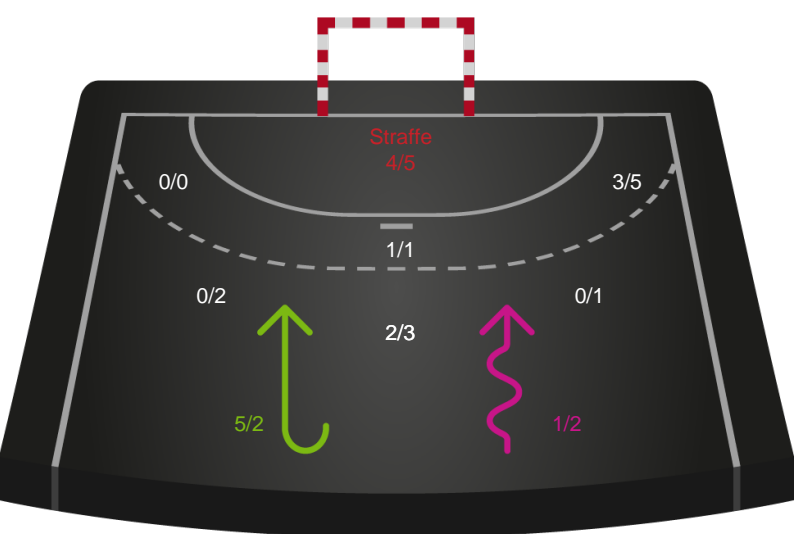

EH Aalborg

Skuddiagram