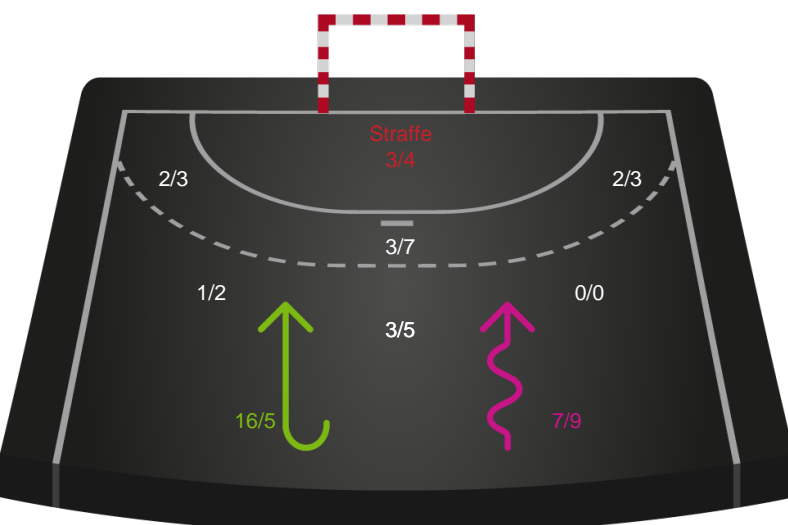

Team Esbjerg

Skuddiagram