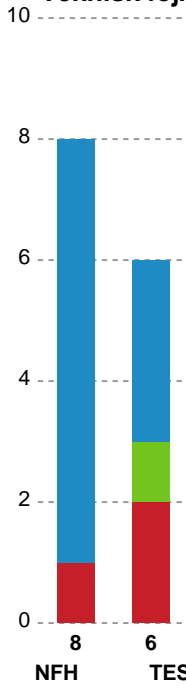

Teknisk fejl