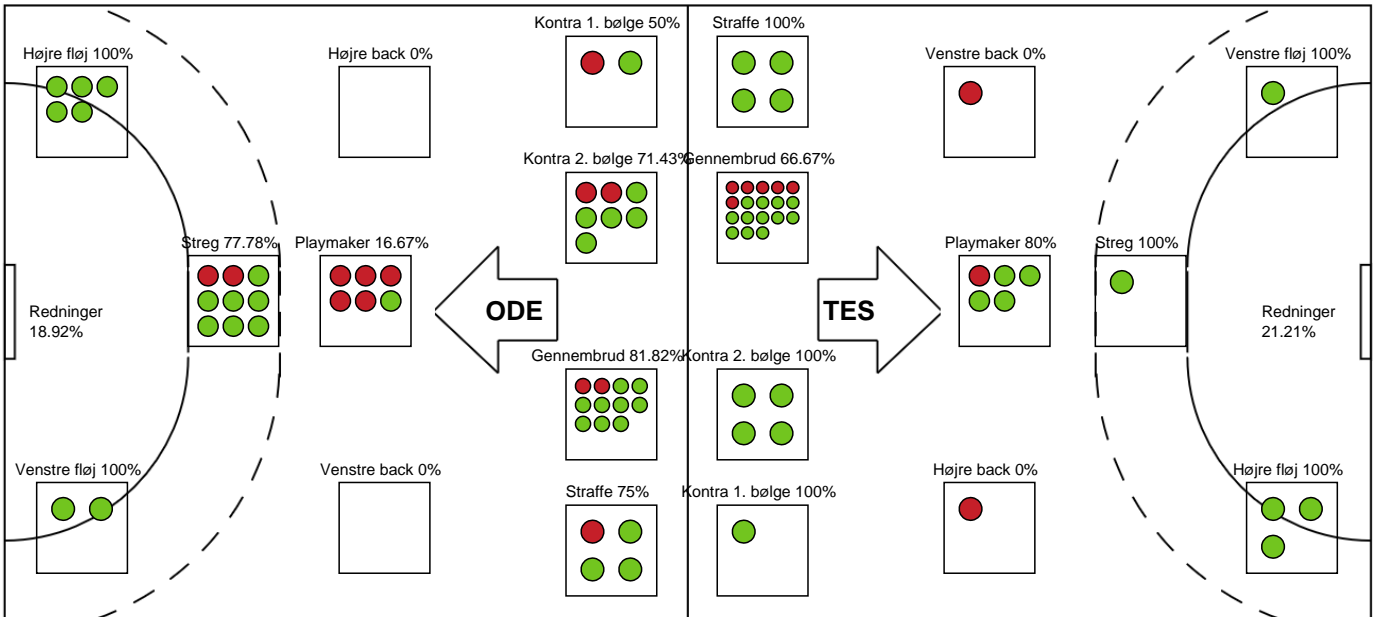

Fordeling af mål og skud

Odense Håndbold - Team Esbjerg - 33-30 (16-15)

334896 / 30.05.2026, 16.00 / Sydbank Arena / Bambuni Kvindeligaen - Finale

Logget af: Anders Thoke, Peter Nielsen