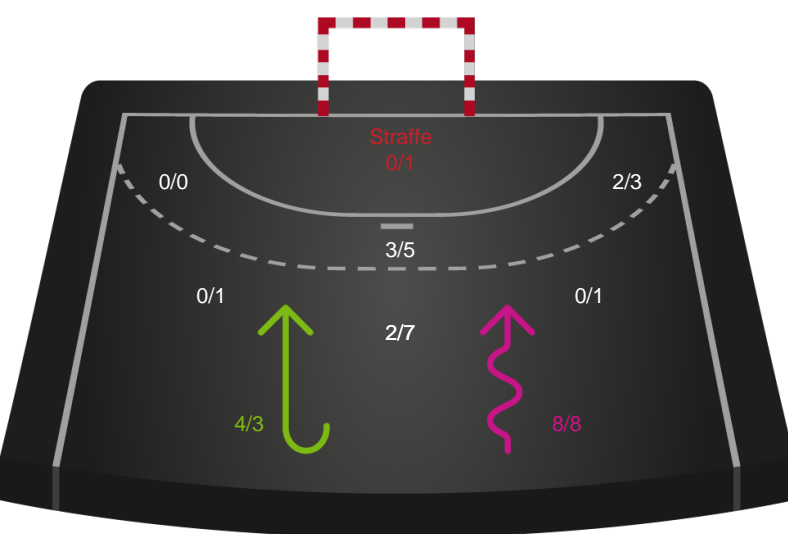

Randers HK

Skuddiagram