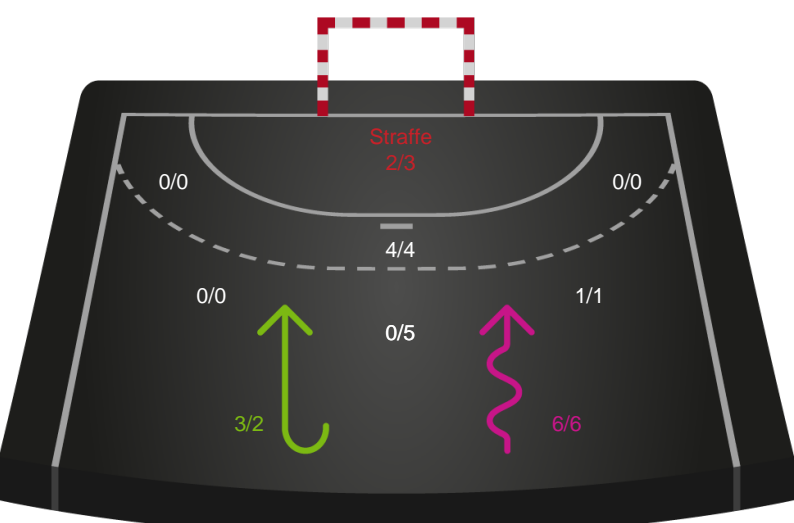

Bjerringbro-Silkeborg

Skuddiagram