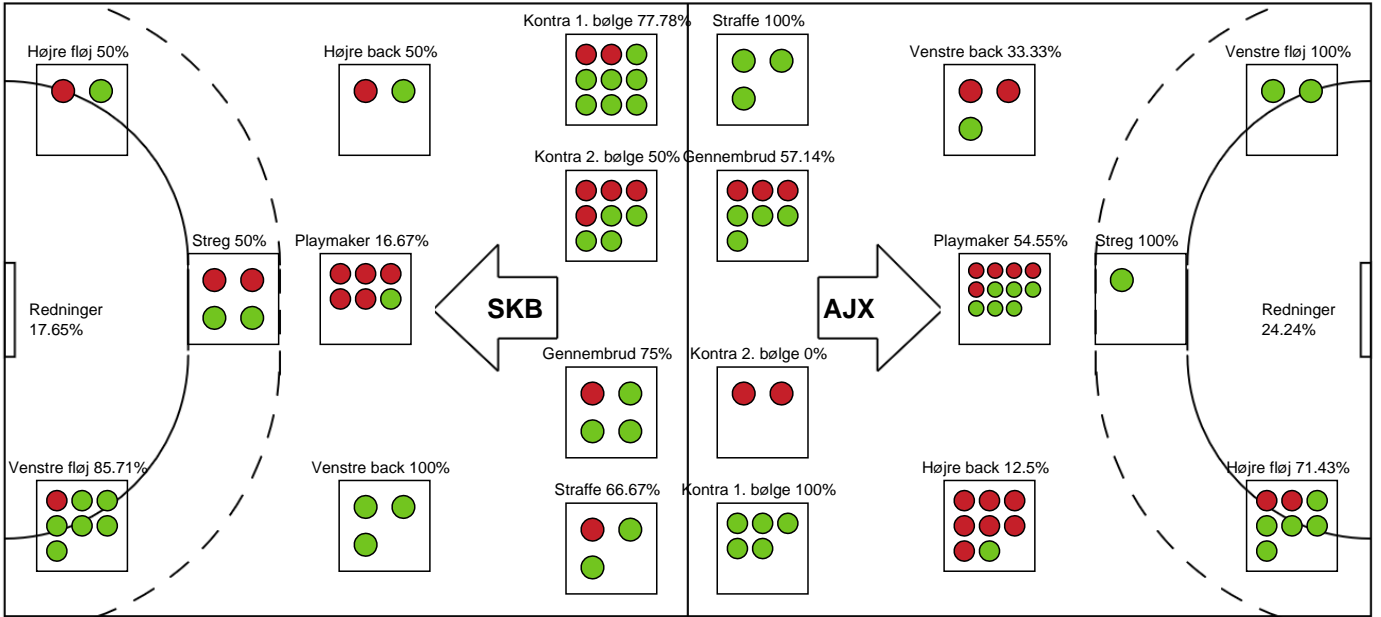

Fordeling af mål og skud

Skanderborg Håndbold - Ajax København - 30-28 (18-14)

Intet billede angivet

591437 / 25.02.2024, 14.00 / Fælledhallen - bane 1 / Kvindeligaen - Grundspil