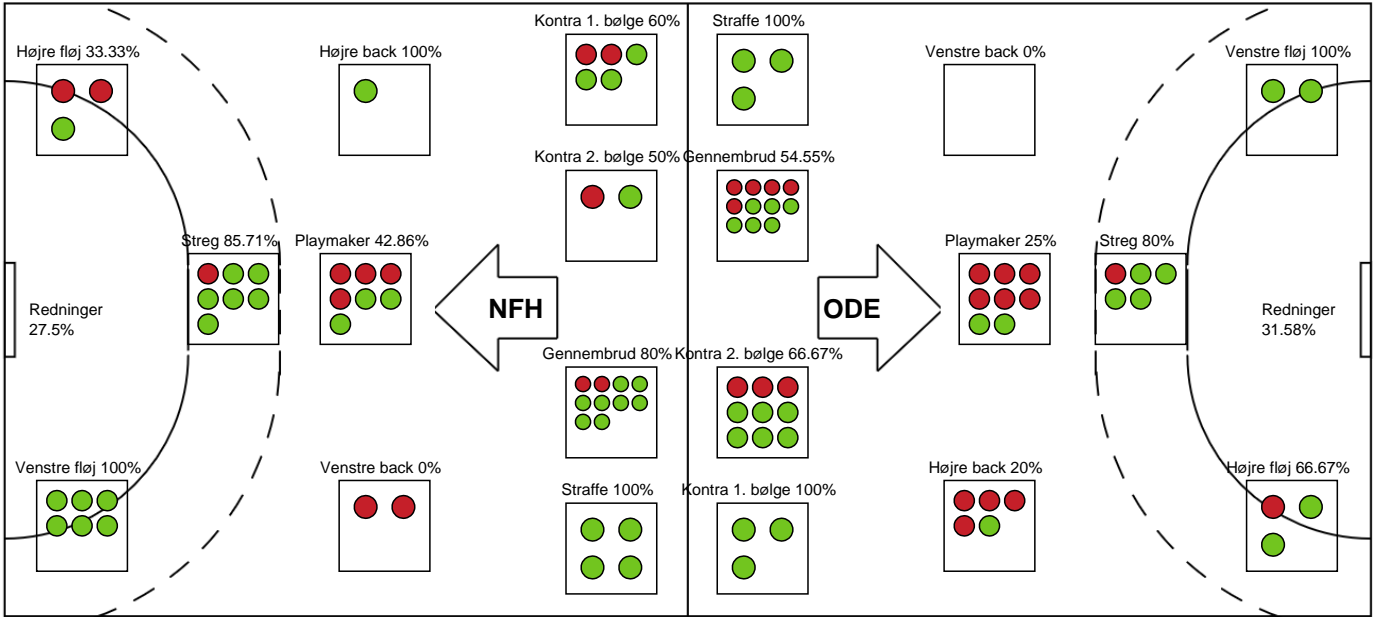

Fordeling af mål og skud

Nykøbing F. Håndboldklub - Odense Håndbold - 33-29 (12-15)

Intet billede angivet

707823 / 15.05.2024, 18.30 / SPAR NORD Boxen / Kvindeligaen - Semifinale 2