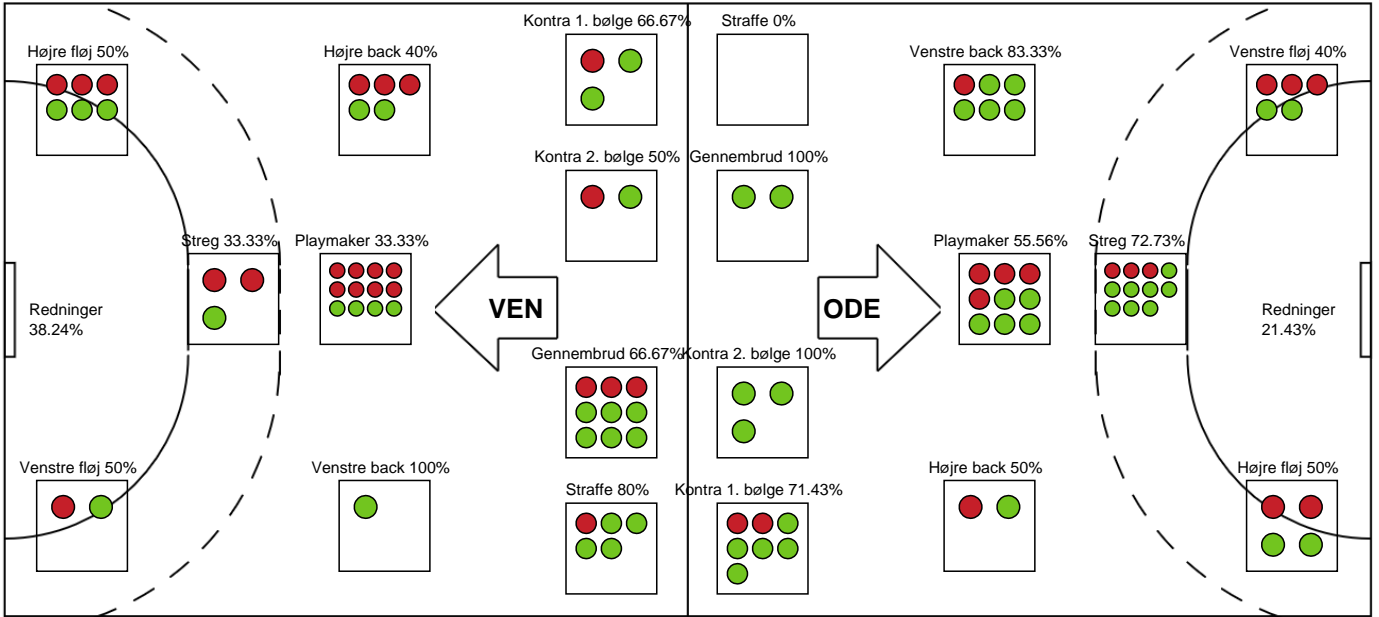

Fordeling af mål og skud

Vendsyssel Håndbold - Odense Håndbold - 25-33 (12-13)

Intet billede angivet

256284 / 03.03.2021, 19.30 / Drinx Arena / Bambusa Kvindeligaen - Grundspil