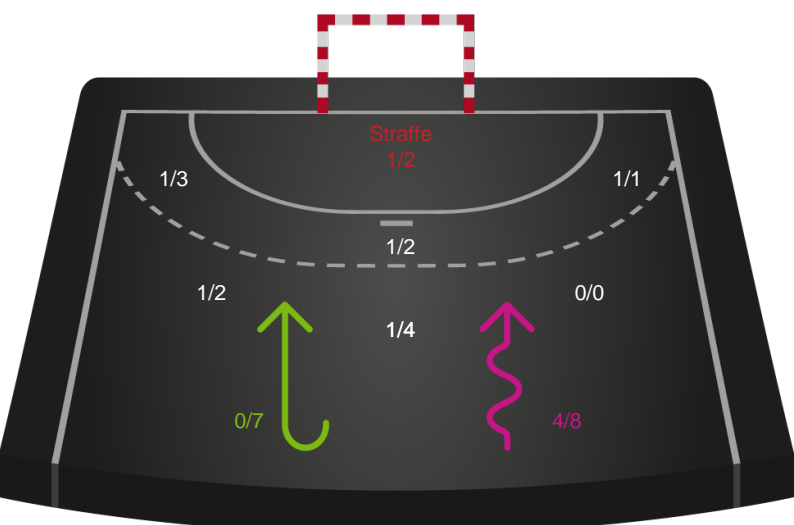

Bjerringbro FH

Skuddiagram