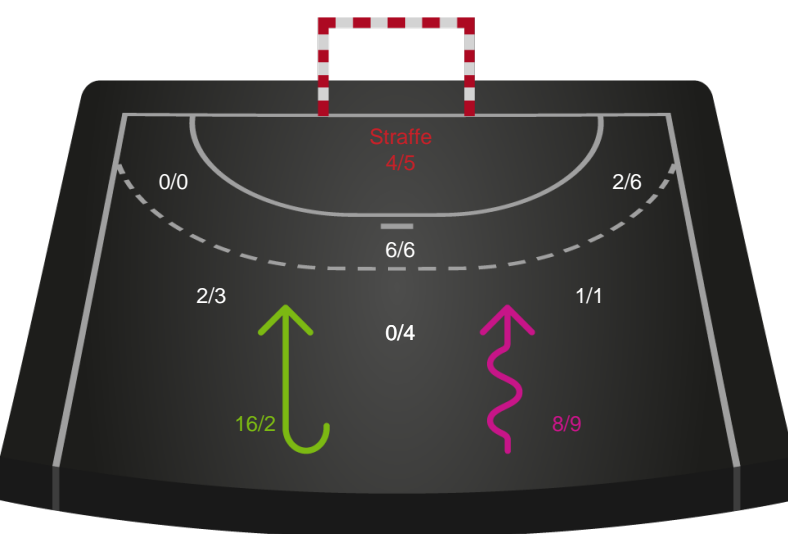

Team Esbjerg

Skuddiagram