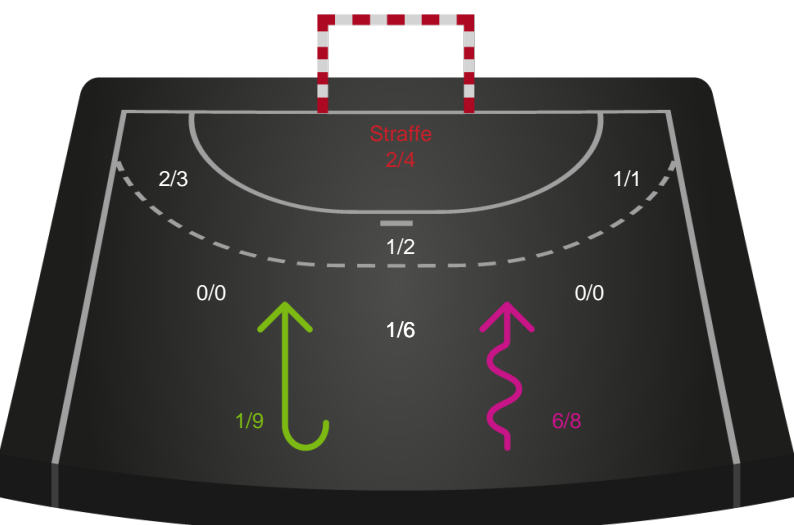

Bjerringbro FH

Skuddiagram