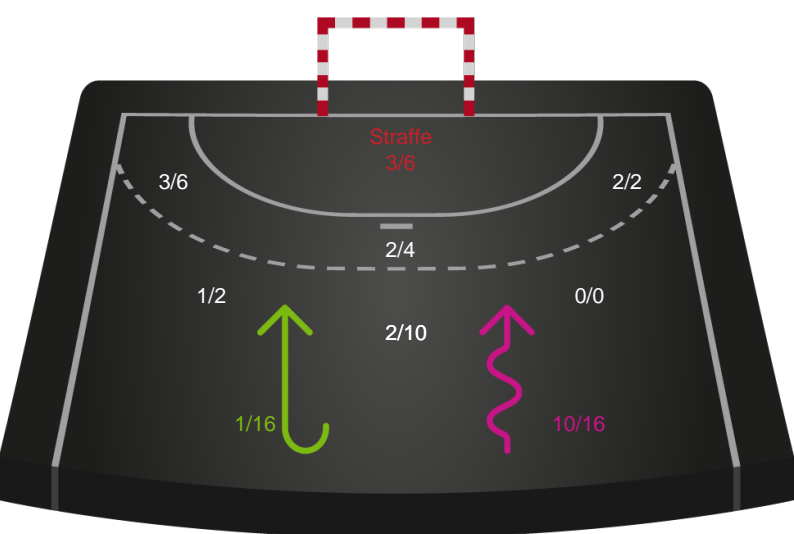

Bjerringbro FH

Skuddiagram