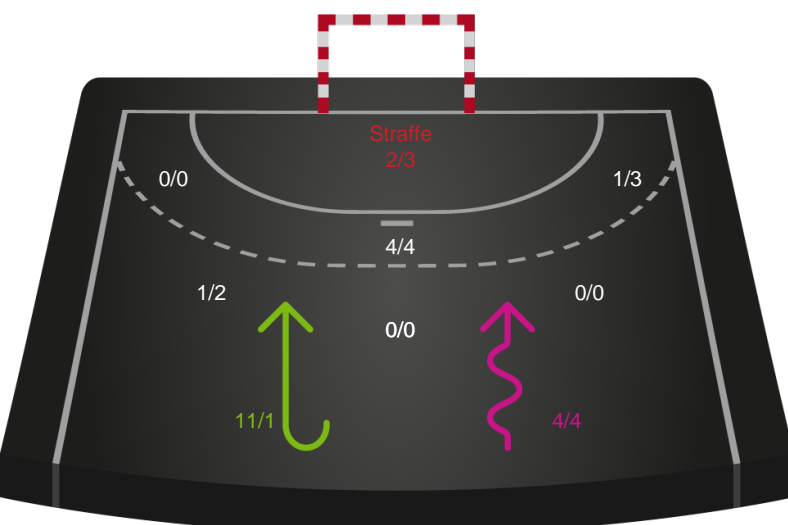

Team Esbjerg

Skuddiagram