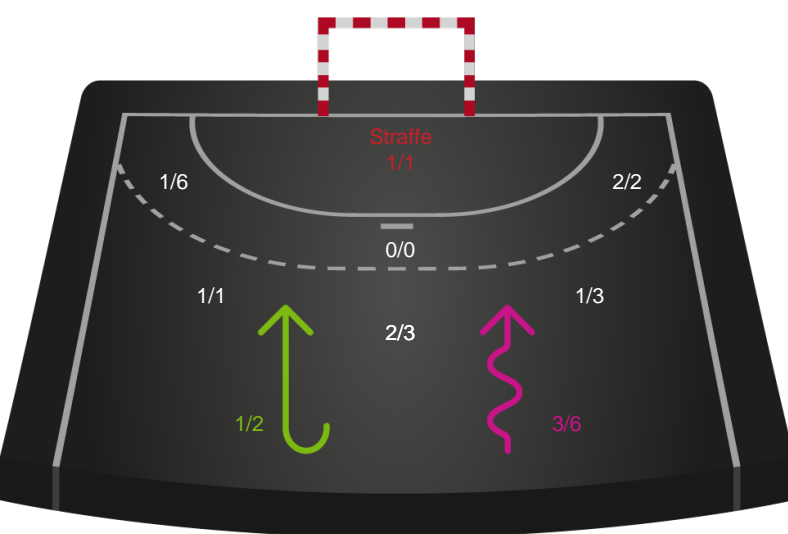

Randers HK

Skuddiagram