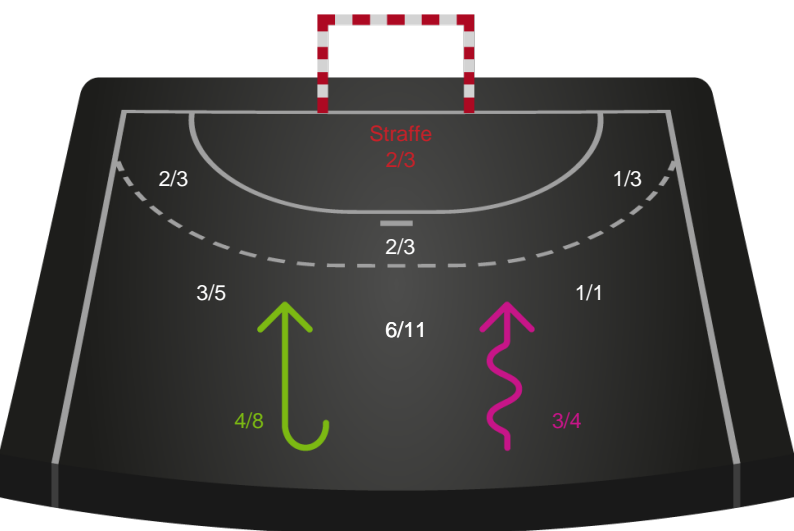

Team Esbjerg

Skuddiagram