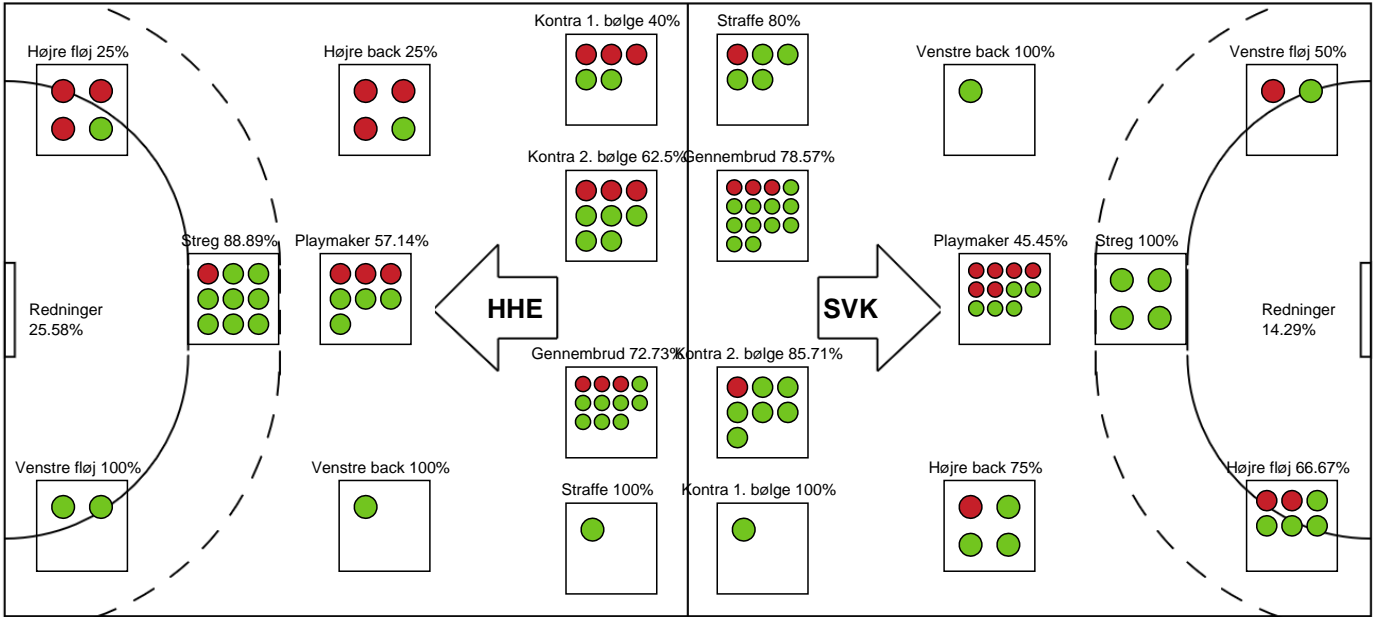

Fordeling af mål og skud

Horsens Håndbold Elite - Silkeborg-Voel KFUM - 33-40 (16-20)

Intet billede angivet

591398 / 24.01.2024, 19.00 / Forum Horsens 1 / Kvindeligaen - Grundspil