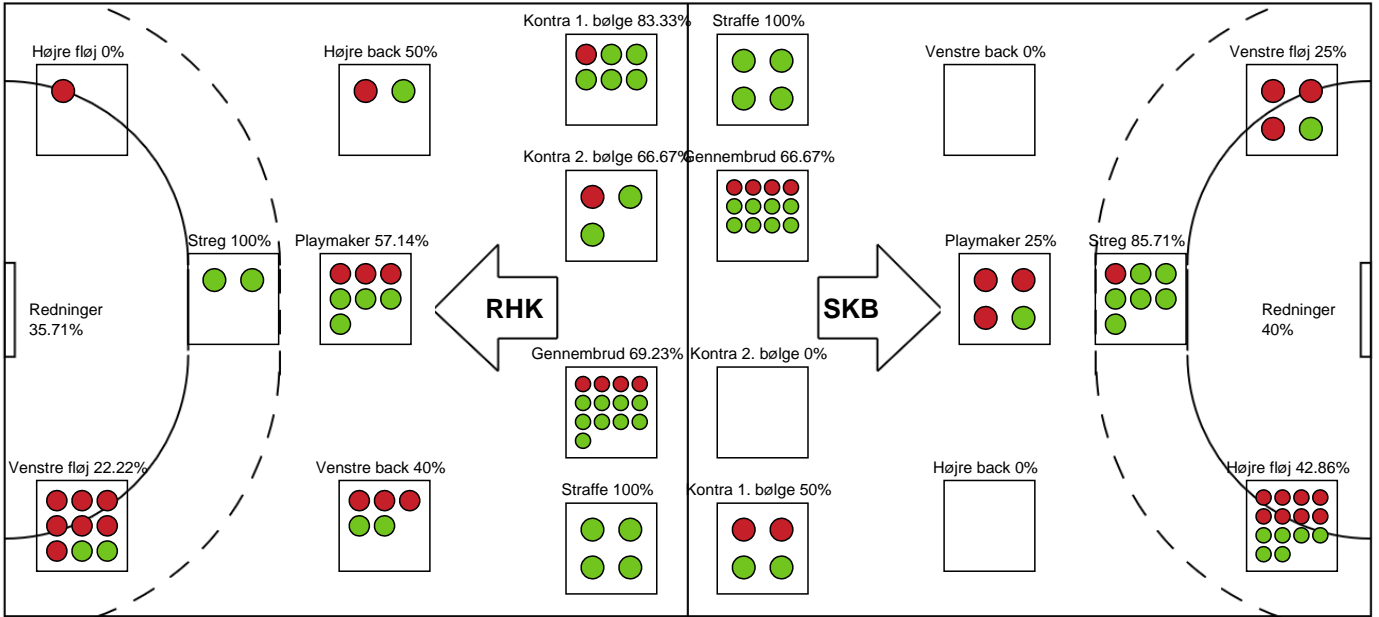

Fordeling af mål og skud

Randers HK - Skanderborg Håndbold - 31-28 (17-10)

679396 / 09.02.2019, 16.00 / Ulvehøjhallen 1 / HTH Ligaen - Grundspil

Intet billede angivet