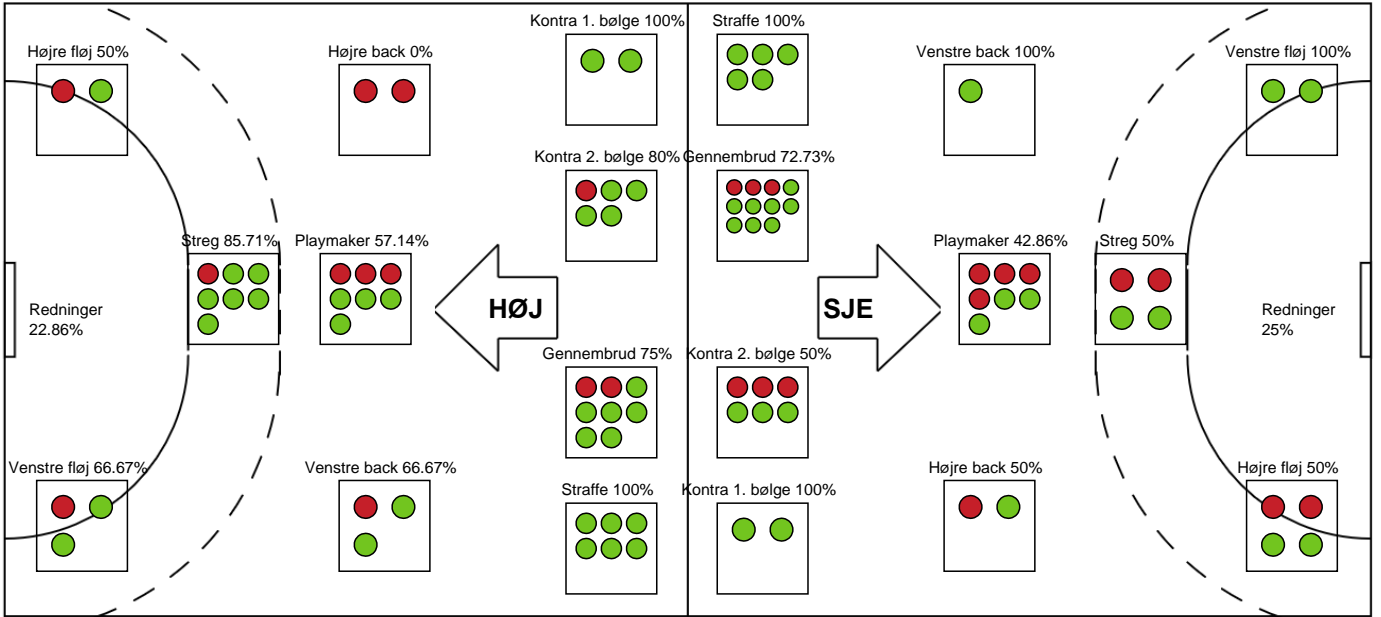

Fordeling af mål og skud

HØJ Elite Kvinder - Sønderjyske Kvindehåndbold - 33-29 (14-15)

189935 / 25.09.2025, 18.30 / Farum Arena 1 / Bambuni Kvindeligaen - Grundspil

Logget af: Anne-Marie Paasch Almar, Daniel Hansen