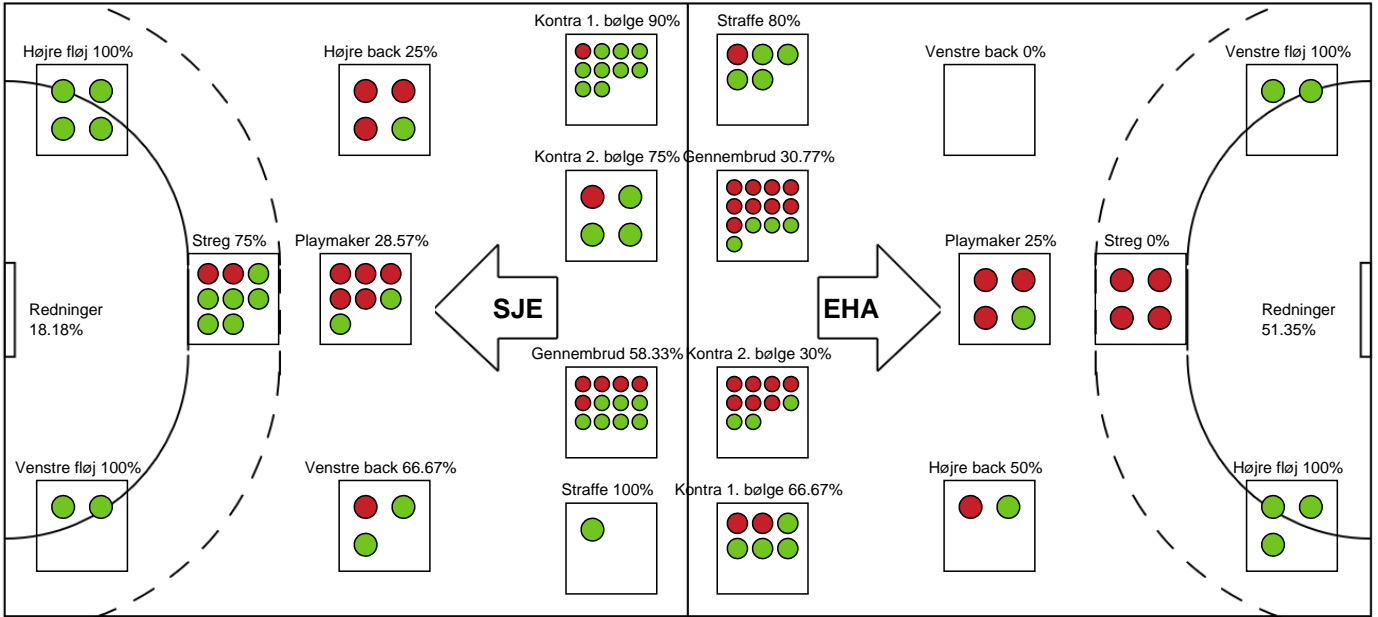

Fordeling af mål og skud

Sønderjyske Kvindehåndbold - EH Aalborg - 37-22 (19-10)

748253 / 05.01.2025, 16.00 / Sydbank Arena Aabenraa 1 / Kvindeligaen - Grundspil