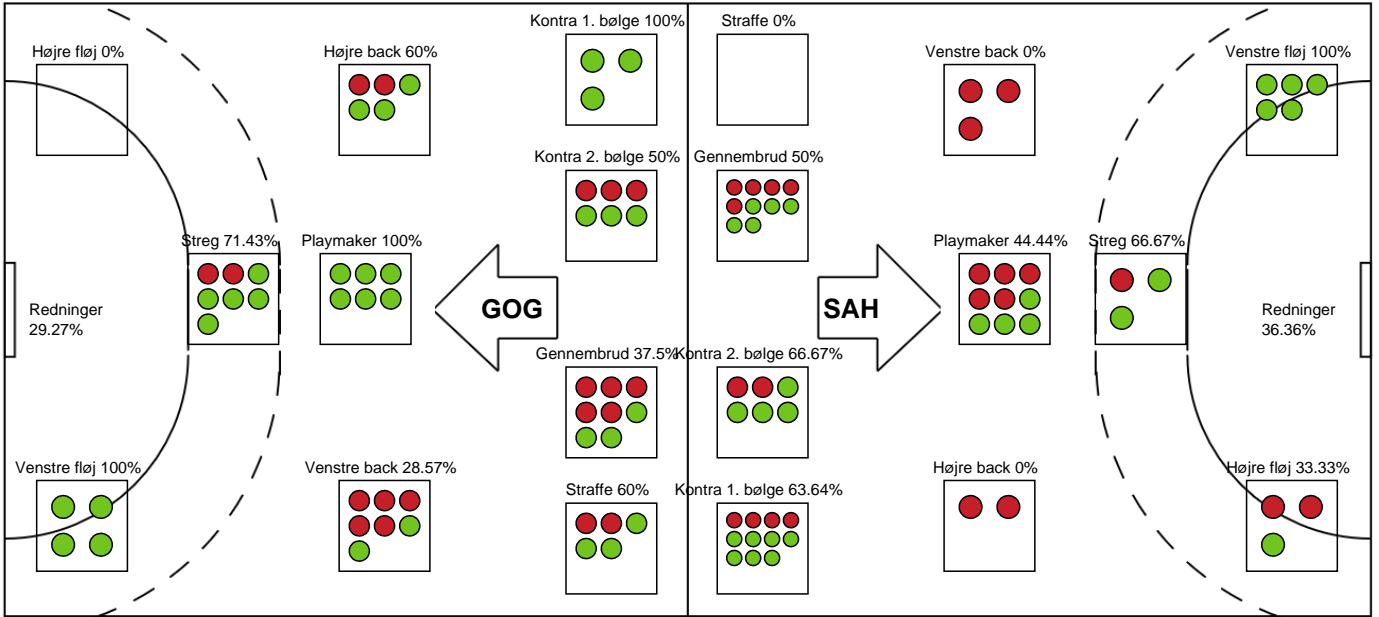

Fordeling af mål og skud

GOG - SAH - 32-28 (14-13)

Intet billede angivet

391492 / 22.05.2022, 16.00 / Phønix Tag Arena (Gudme) Hal 1 / HTH Herreligaen - Slutspil Pulje 1